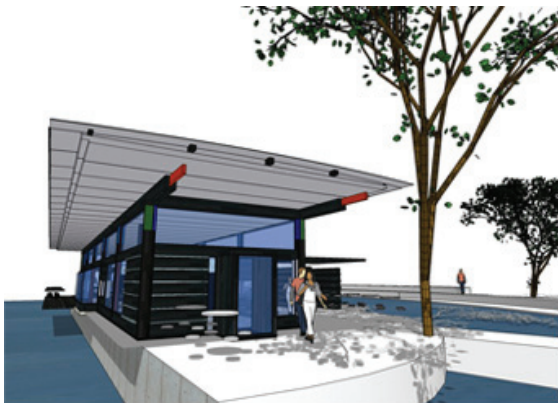

Årummet Sundsvall

Restaurant and coffeehouse

LOCATION: Sundsvall, Sweden
CLIENT: Sundsvall City Council
TYP: Townplanning, Architecture
STATUS: Under assessment
DATE: 2008

Restaurant and coffeehouse by the river Selångerån in the center of Sundsvall - a town in northern Sweden.

The construction is a new type of patented wood building structure.