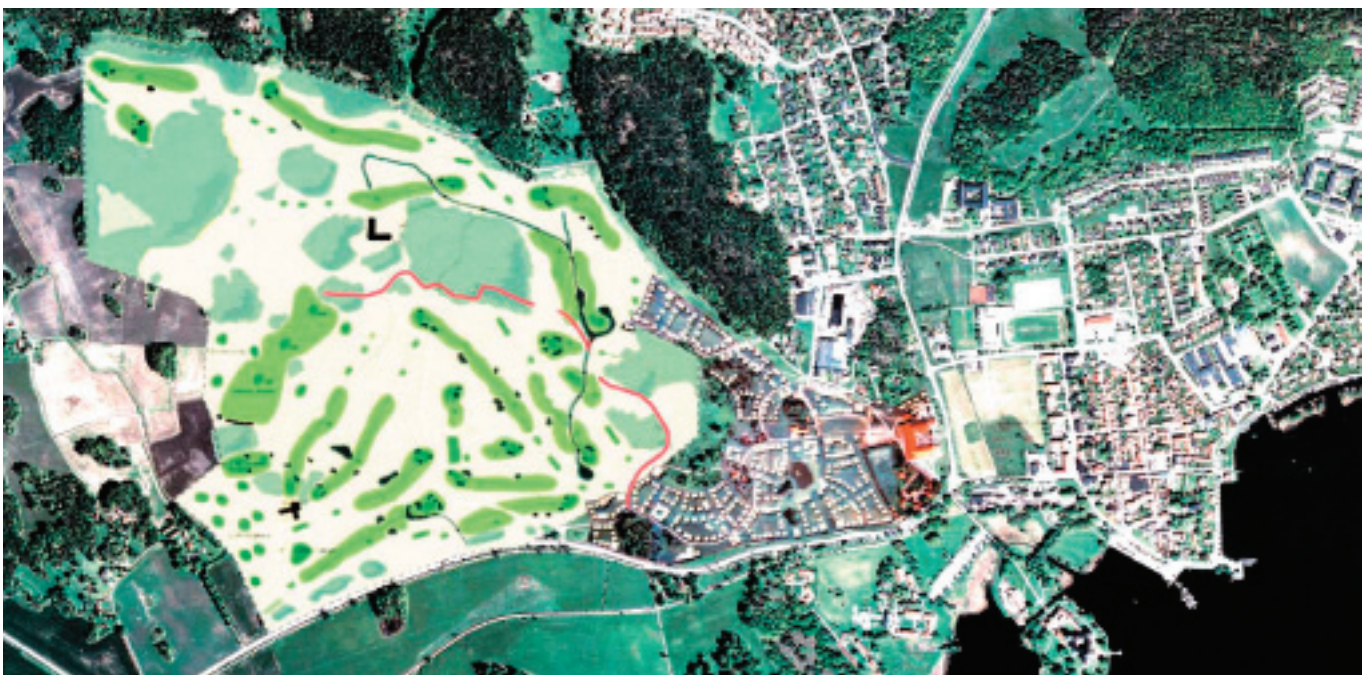

Golfen, Mariefred

Planning Sketch Study

SITUATIONSPLAN

LOCATION: Mariefred, Strängnäs Kommun, Sweden

CLIENT: Skanska Nya Hem

TYPE: Planning Study

STATUS: Planning

DATE: 2008

A masterplanning sketch for Skanska Nya Hem that examines opportunities for a acquisition competition for a Golf Course and Club in Mariefred.

ILLUSTRATIONSPLAN

Mariefreds nya golfstad - där nya porten till världen